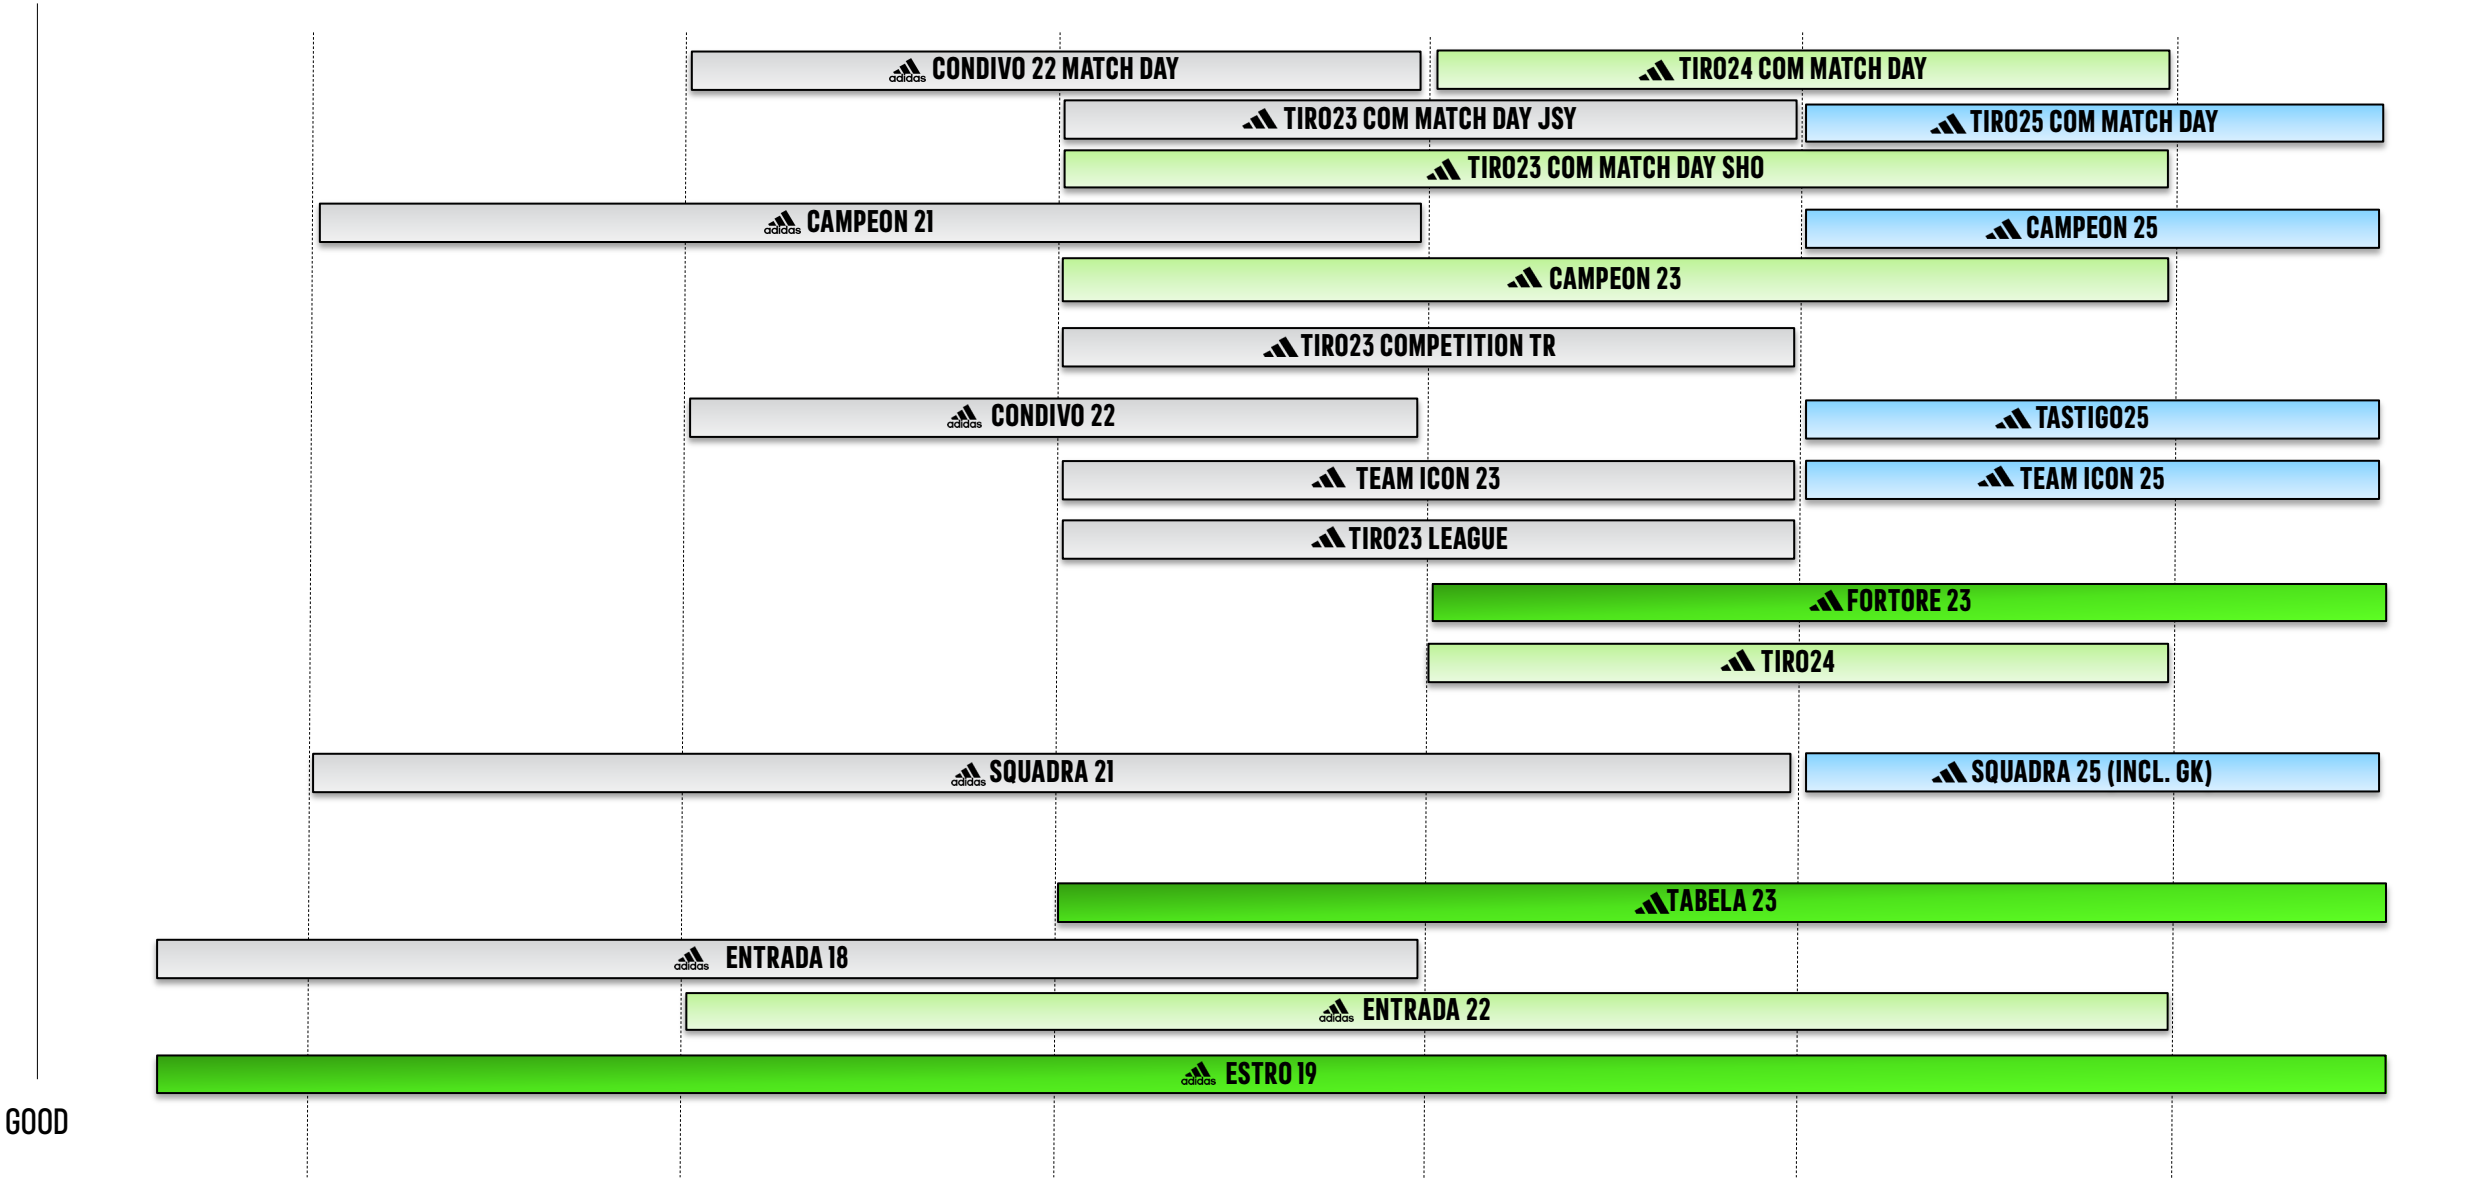

# MATCHWEAR LIFECYCLES

BEST

21

22

23

24

25

26