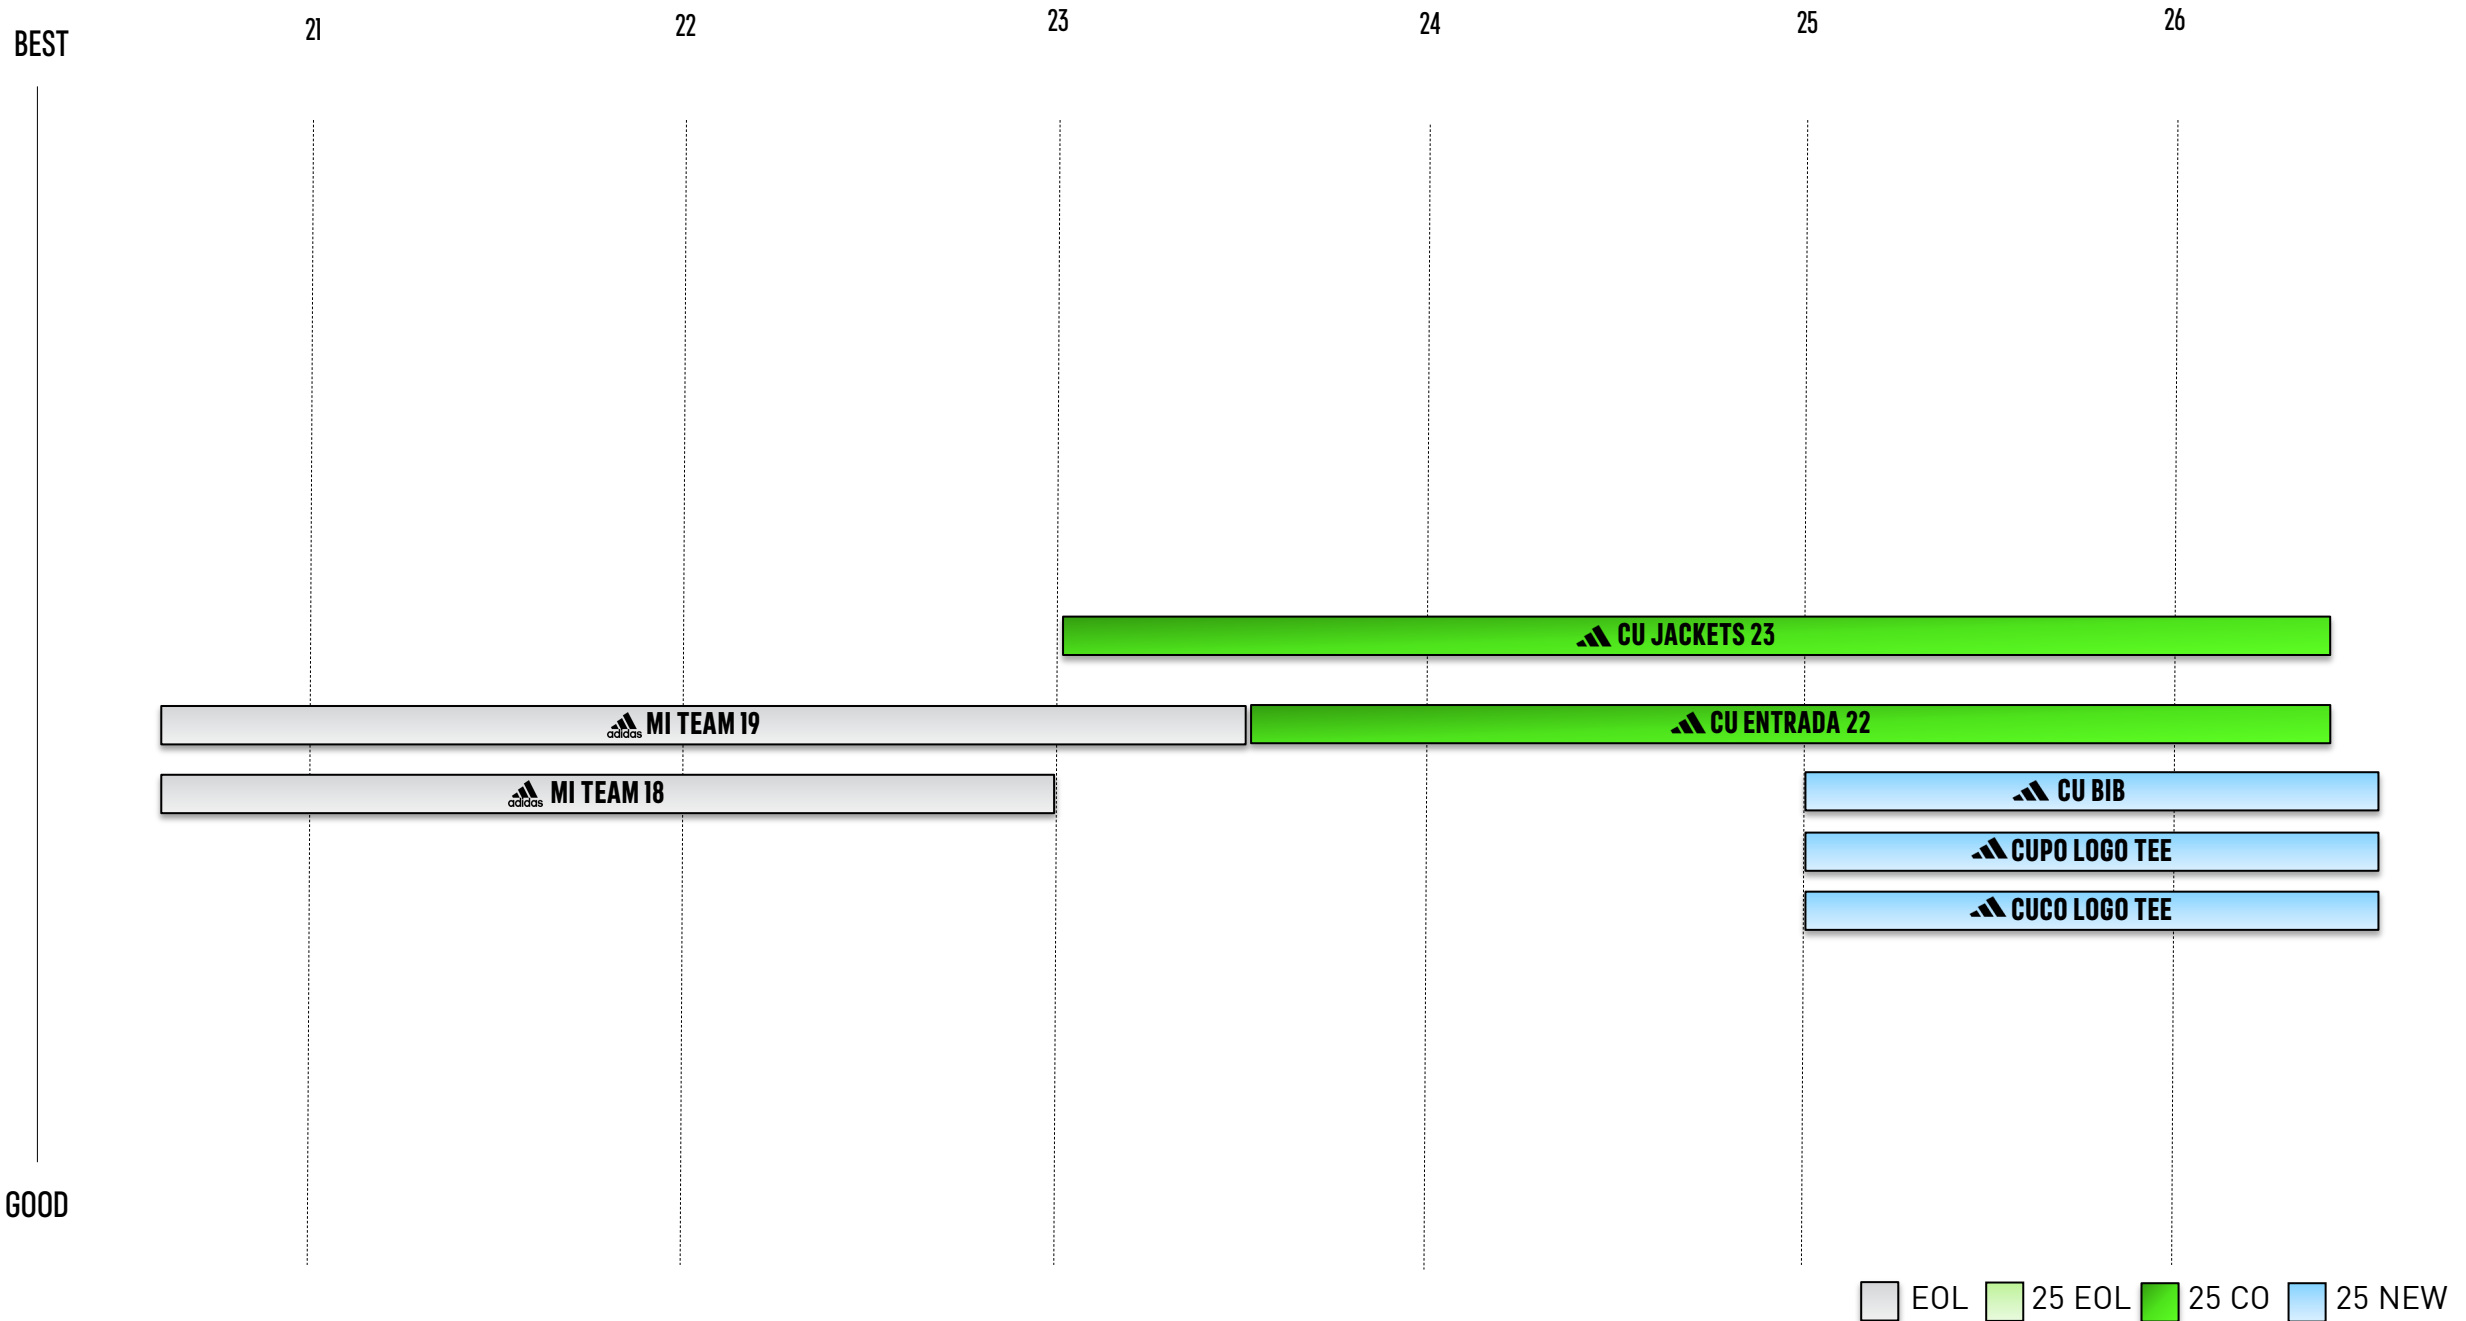

CUSTOM TRAININGWEAR LIFECYCLES