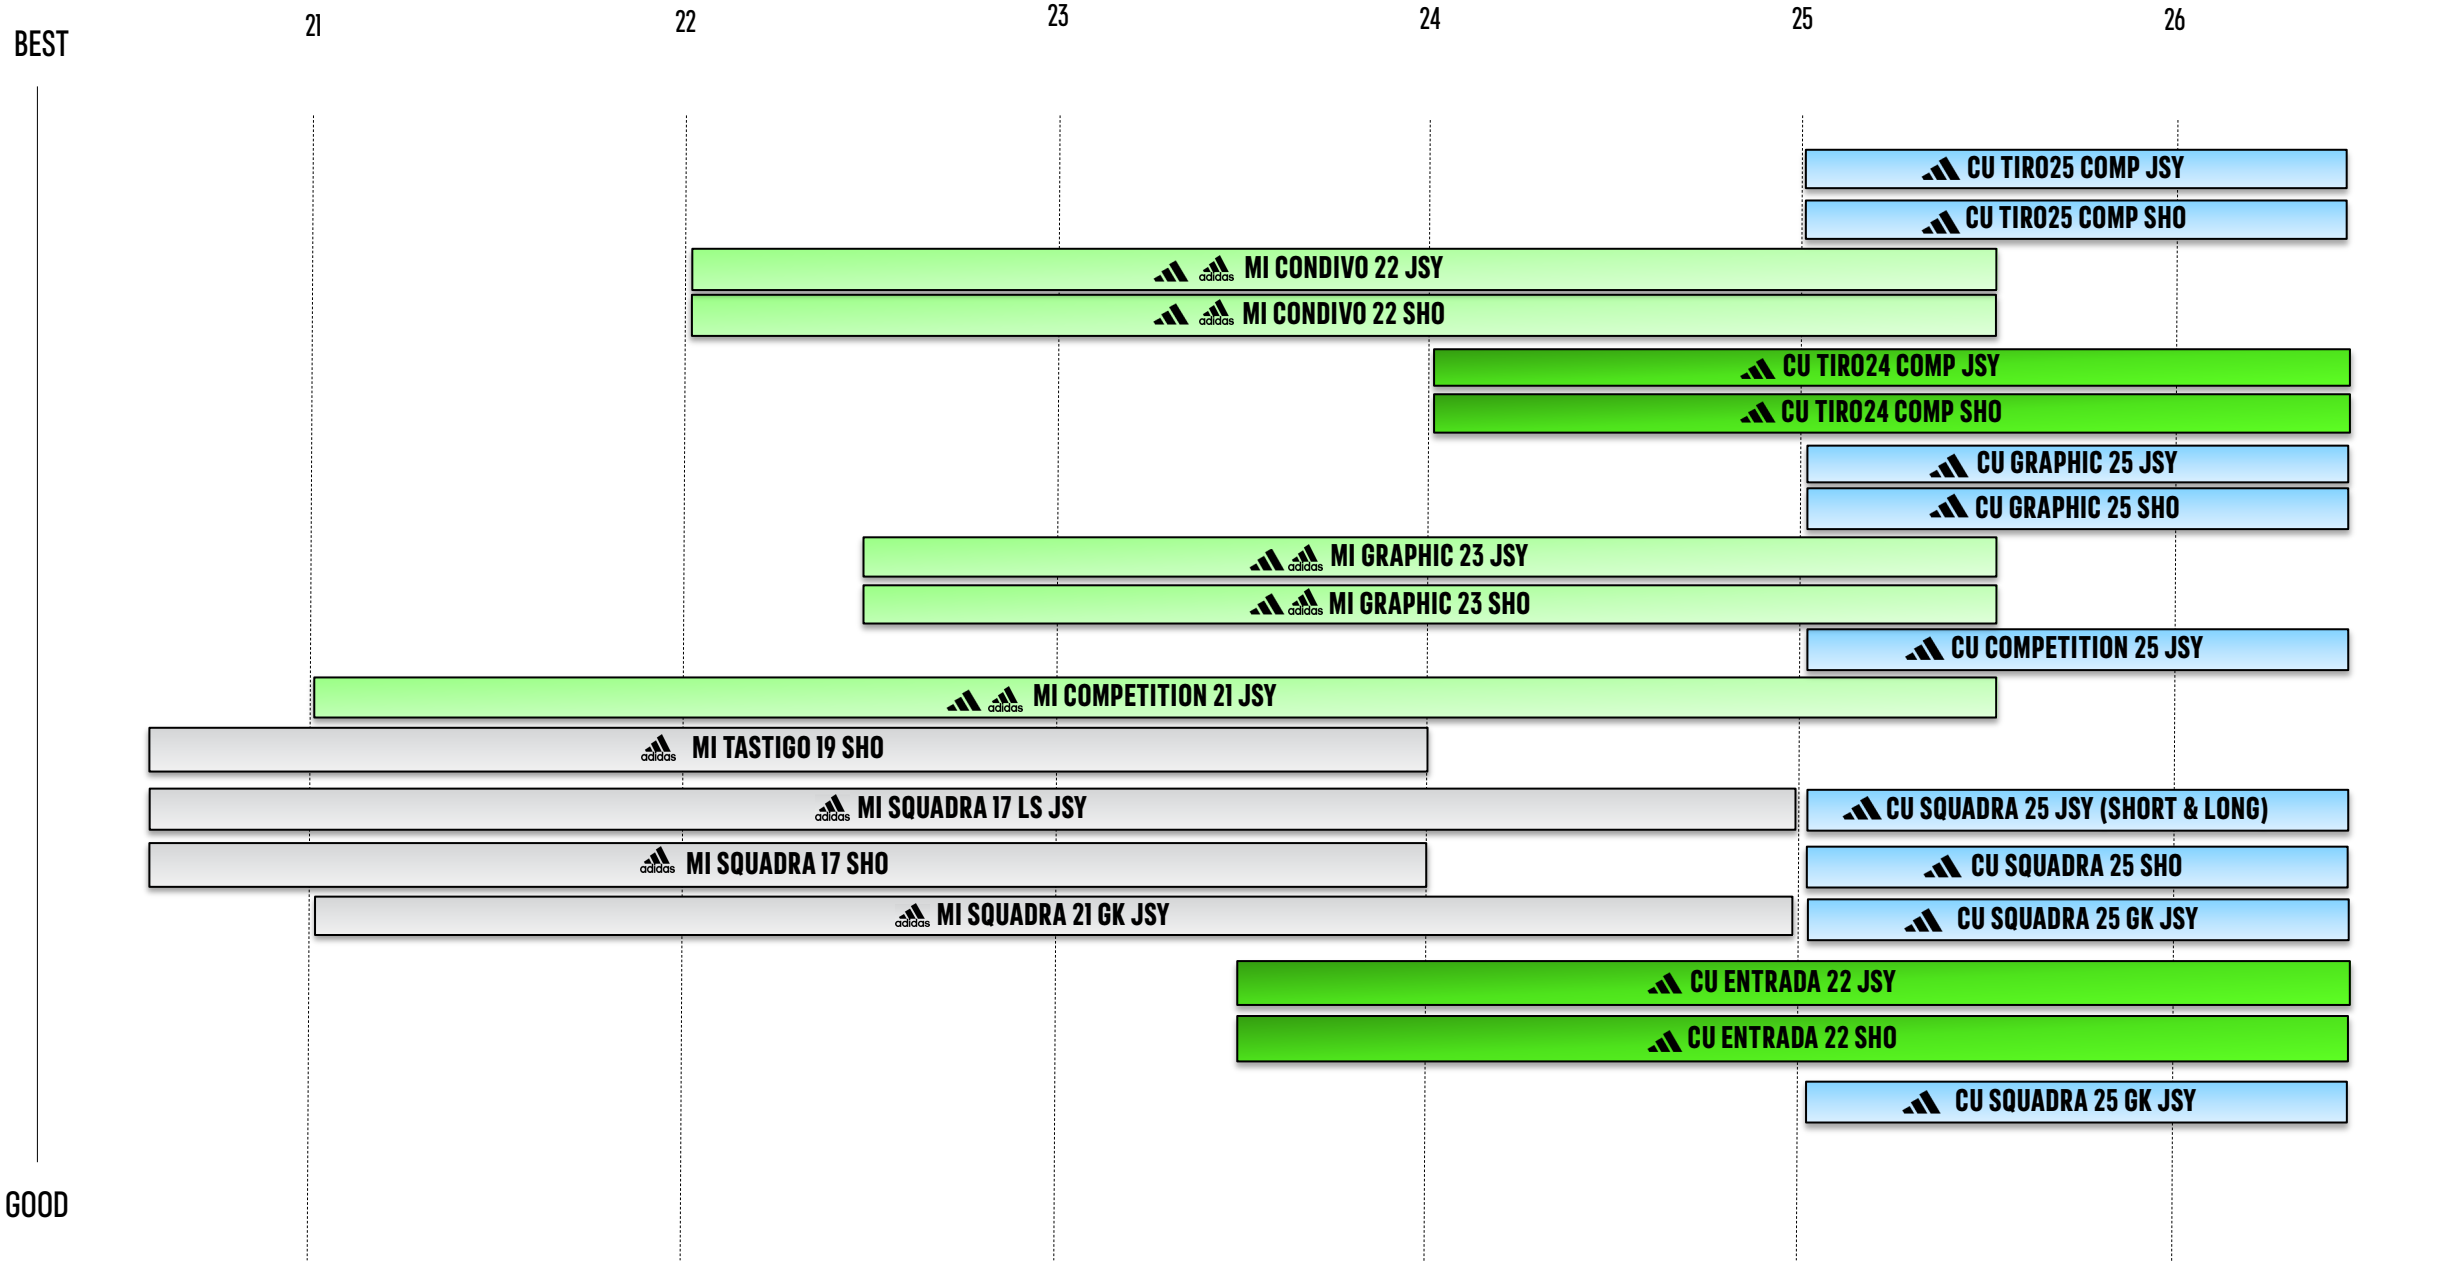

CUSTOM MATCHWEAR LIFECYCLES

EOL
 25 EOL
 25 CO
 25 NEW

GOOD

BEST