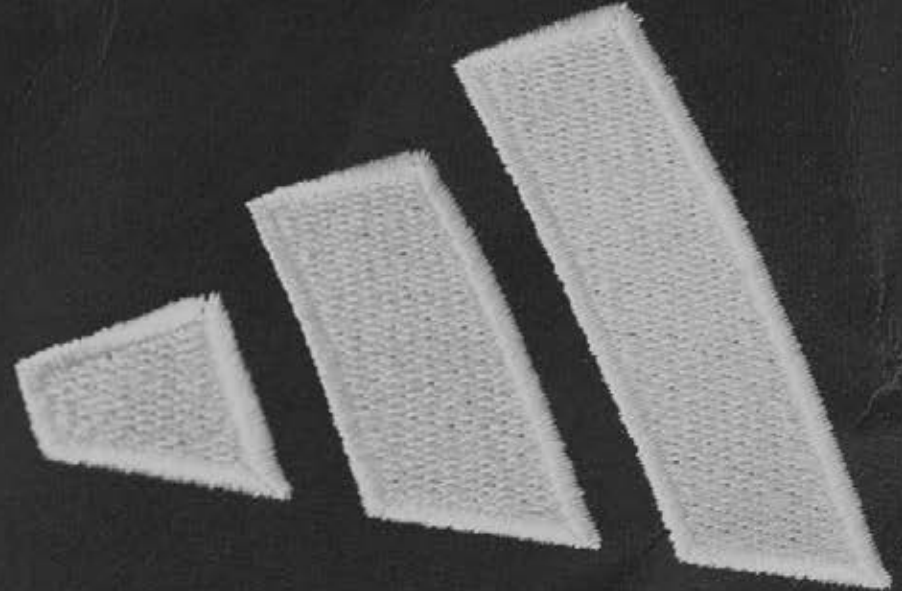

# CAMPEON25

TIPPING  
AT NECKLINE

3 STRIPES  
LAID-ON

PERFORMANCE LOGO  
EMBROIDERY

DULL/SHINY ENGINEERED  
DESIGN

RECOMMENDED  
EMBELLISHMENT  
CONDITION:

- TEMPERATURE : 150°C
- TIME: 15SEC
- PRESSURE: 3KG/CM2
- MACHINE TYPE: R=5CM
- PEEL STEP: COOL PEEL