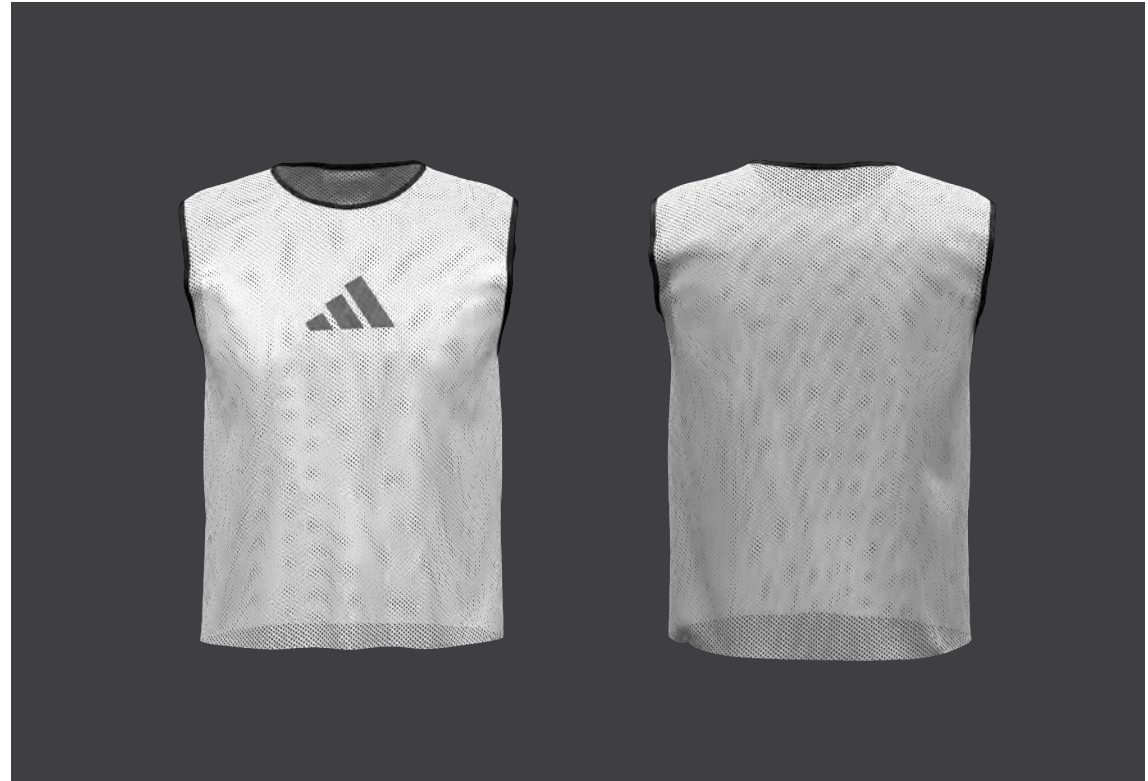

CUSTOM BIB

FACT SHEET

- ADULTS (UNISEX)
- MADE WITH RECYCLED MATERIALS
- FIT: REGULAR
- 6 SEASONAL & SEMI-SOLAR COLORS
- CUSTOMIZABLE MAIN COLOR
- DIRECT PRINT LOGO
- MESH DYED FABRIC, 77 G