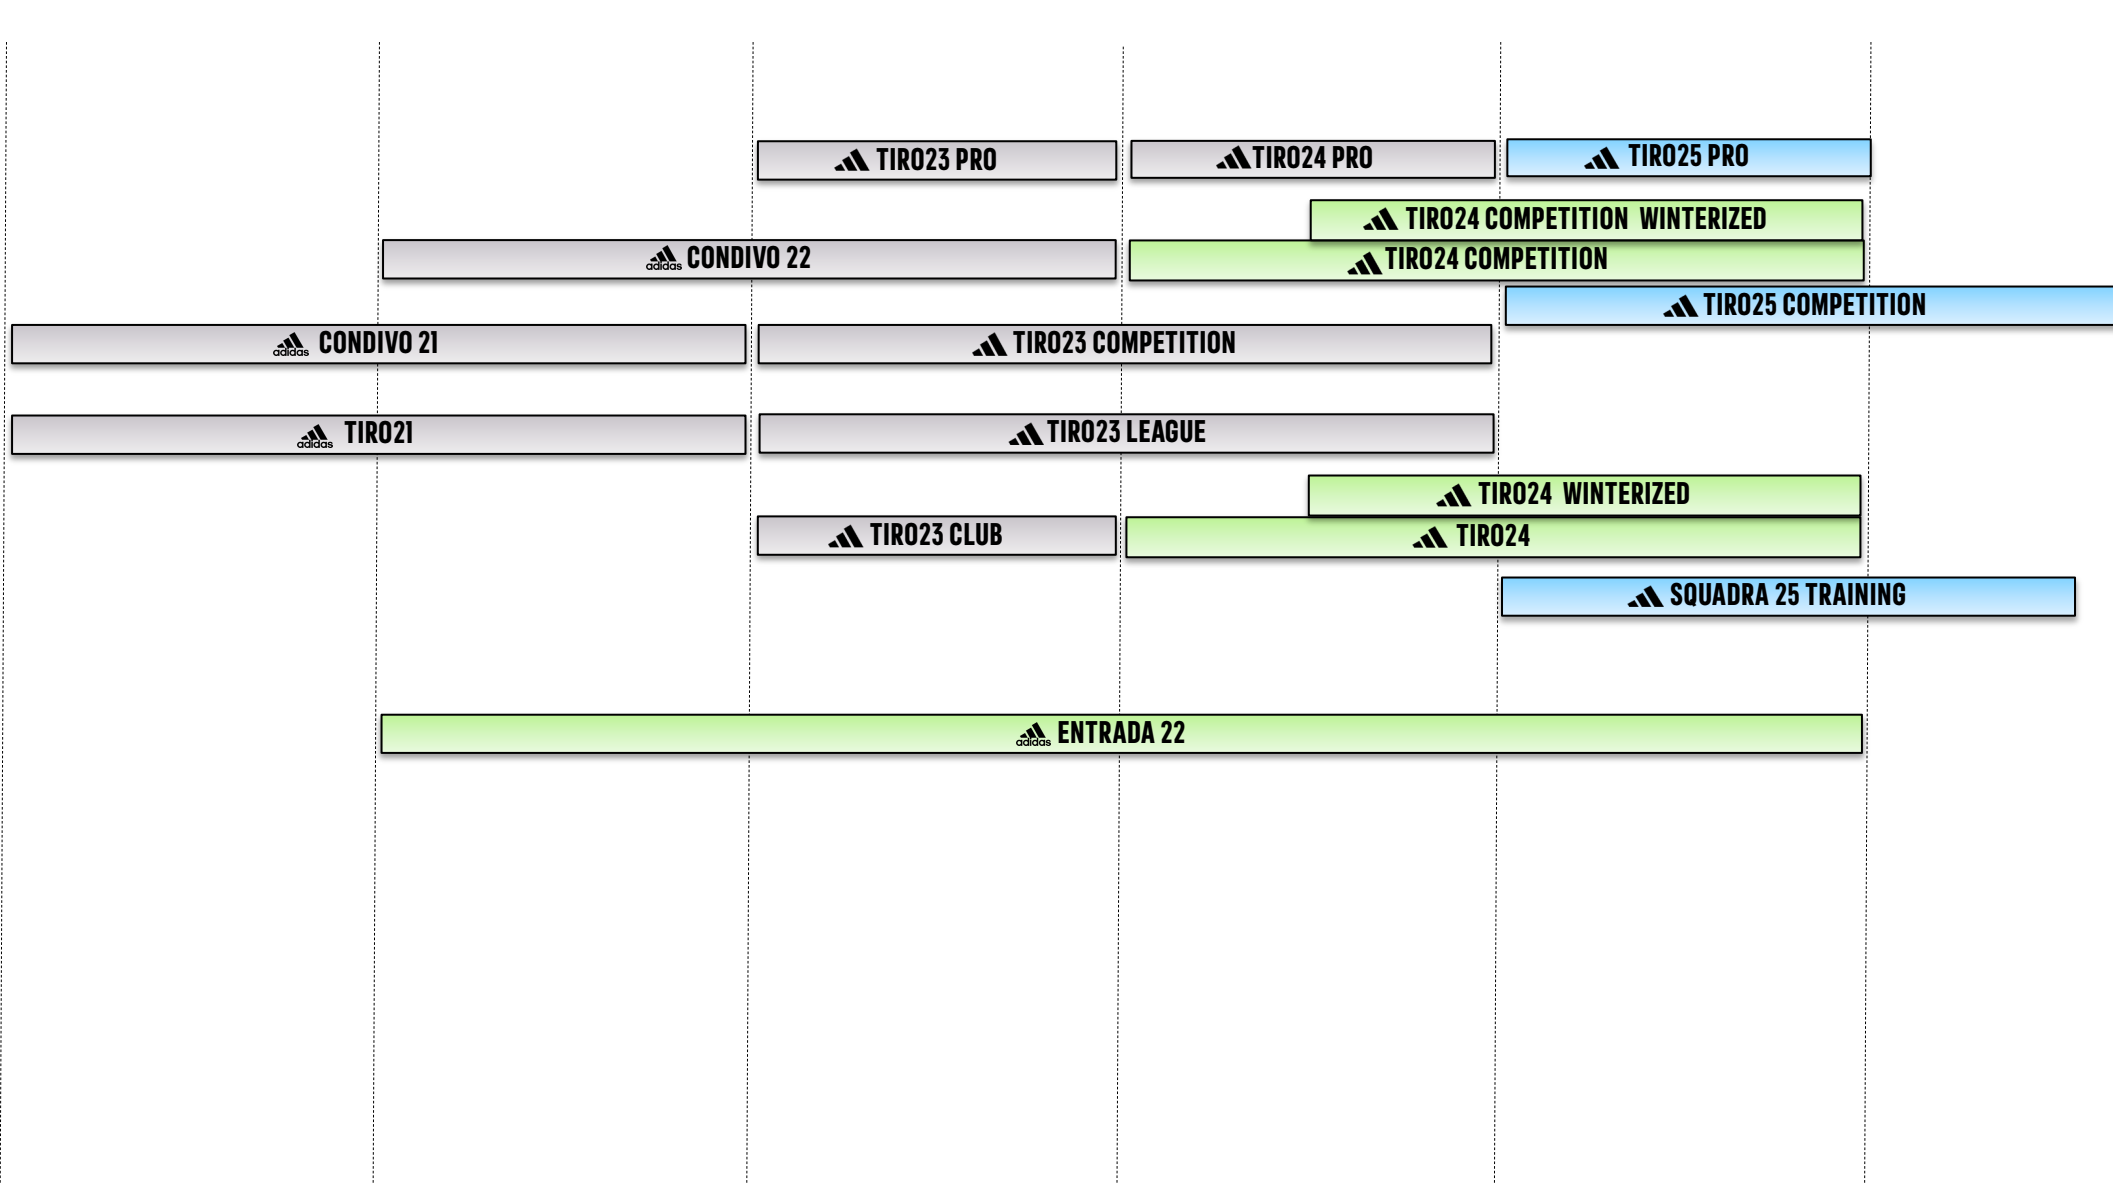

GOOD

Legend:  EOL  25 EOL  25 CO  25 NEW